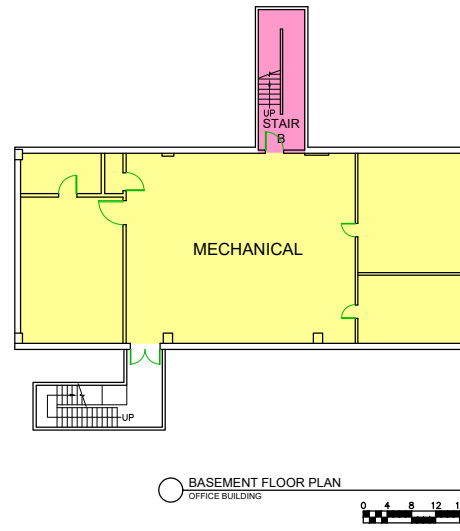

Legend

- Major Vertical Penetration
- Building Service
- Floor Service
- Occupant/Amenity Areas
- Vacant Occupant Areas

CLIENT:
COMMERCIAL PROPERTY
1000 Main Street
Any City, USA 12345

DIMENSIONS PLUS
a division of IQT
3853 Northdale Boulevard, Suite 360
Tampa, Florida 33624
Telephone: 1-800-476-4347
Internet: <http://www.IQT.com>

DRAWING TITLE:
1000 MAIN STREET
Any City, USA 12345
Floor/Tenant Plans

DATE: 01.01.16
SCALE: Not To Scale
DRAWING NUMBER:
A-1