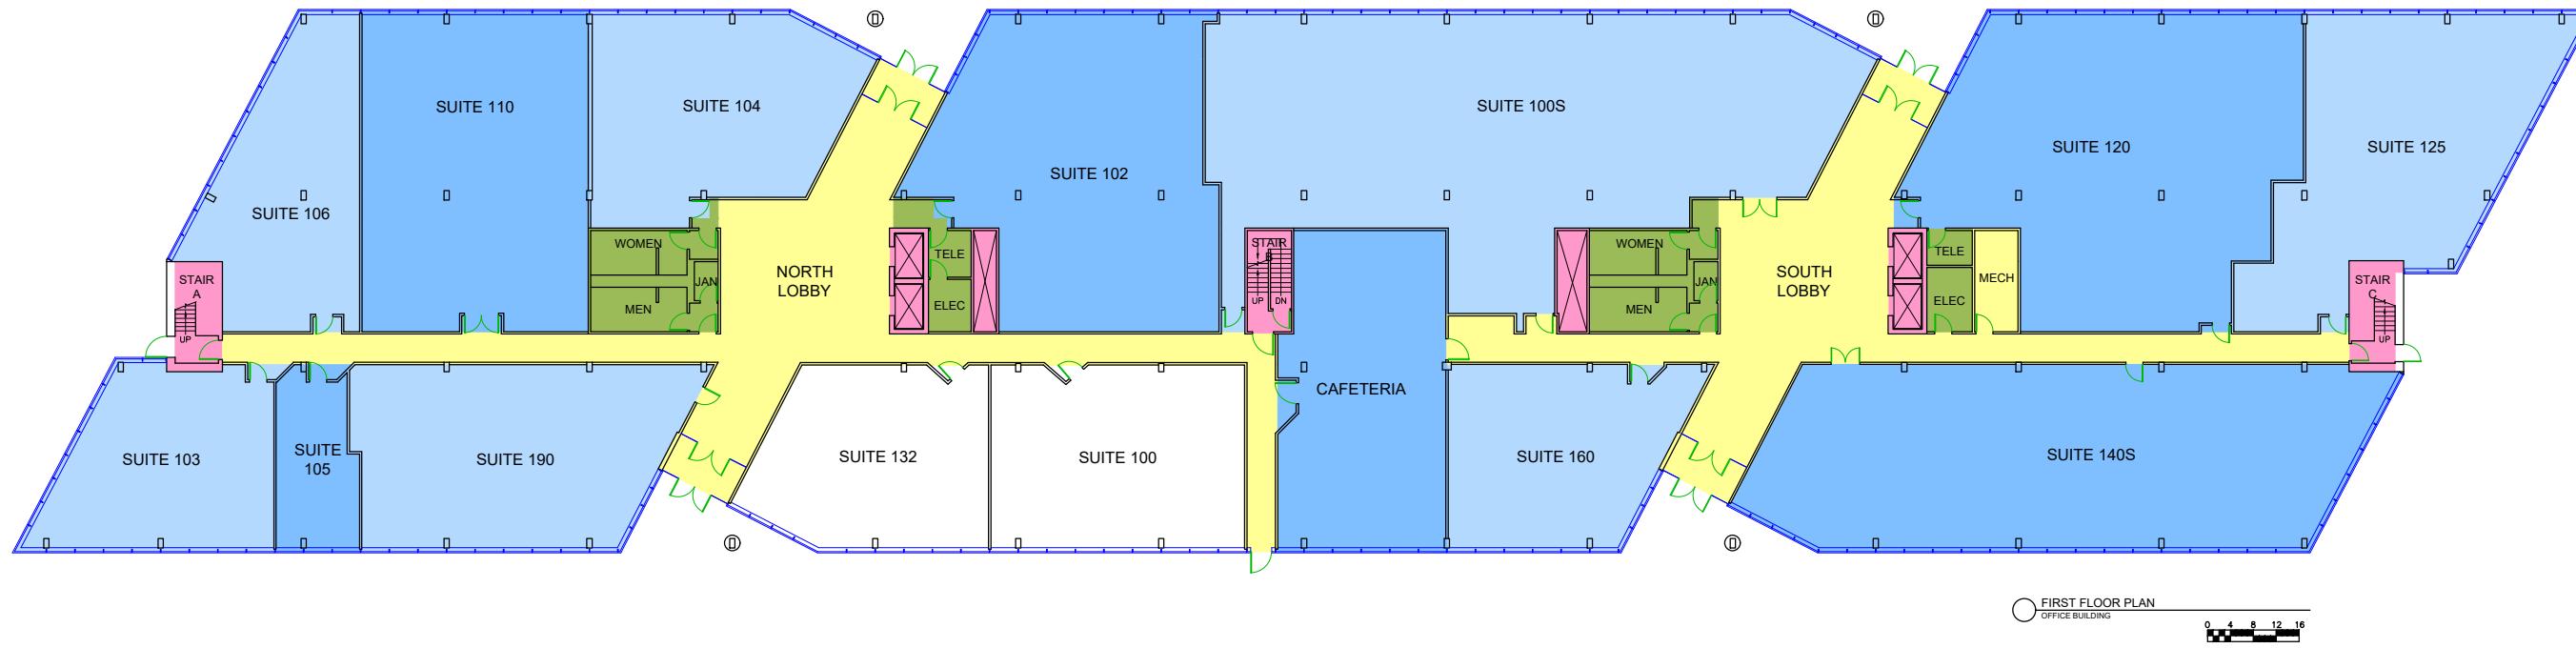

Legend

- Major Vertical Penetration
- Building Service
- Floor Service
- Occupant/Amenity Areas
- Vacant Occupant Areas

CLIENT:
COMMERCIAL PROPERTY
1000 Main Street
Any City, USA 12345

DIMENSIONS PLUS
a division of IQT
3853 Northdale Boulevard, Suite 360
Tampa, Florida 33624
Telephone: 1-800-476-4347
Internet: <http://www.IQT.com>

DRAWING TITLE:
1000 MAIN STREET
Any City, USA 12345
Floor/Tenant Plans

DATE: 01.01.16
SCALE: Not To Scale
DRAWING NUMBER:
A-1